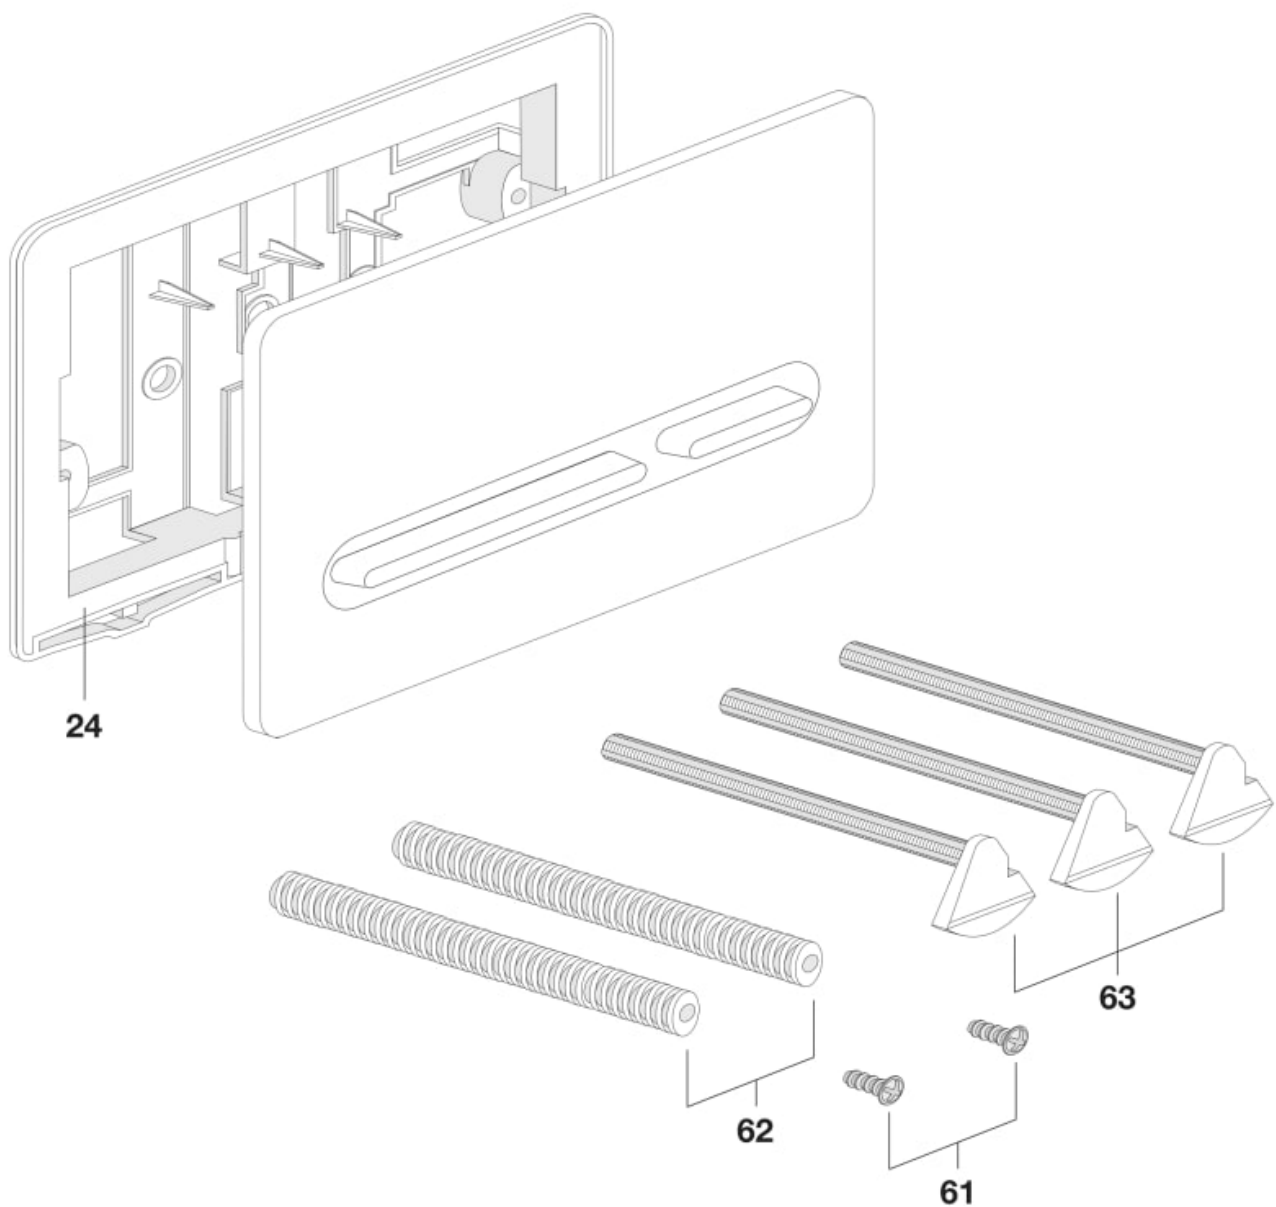

IN-WALL

**PL5 DUAL - Dual flush operating plate for concealed cistern**

DIMENSIONS

Length 250 mm  
Height 160 mm

COLOURS AND FINISHES

■ 2 Matt

**SPARE-PARTS**